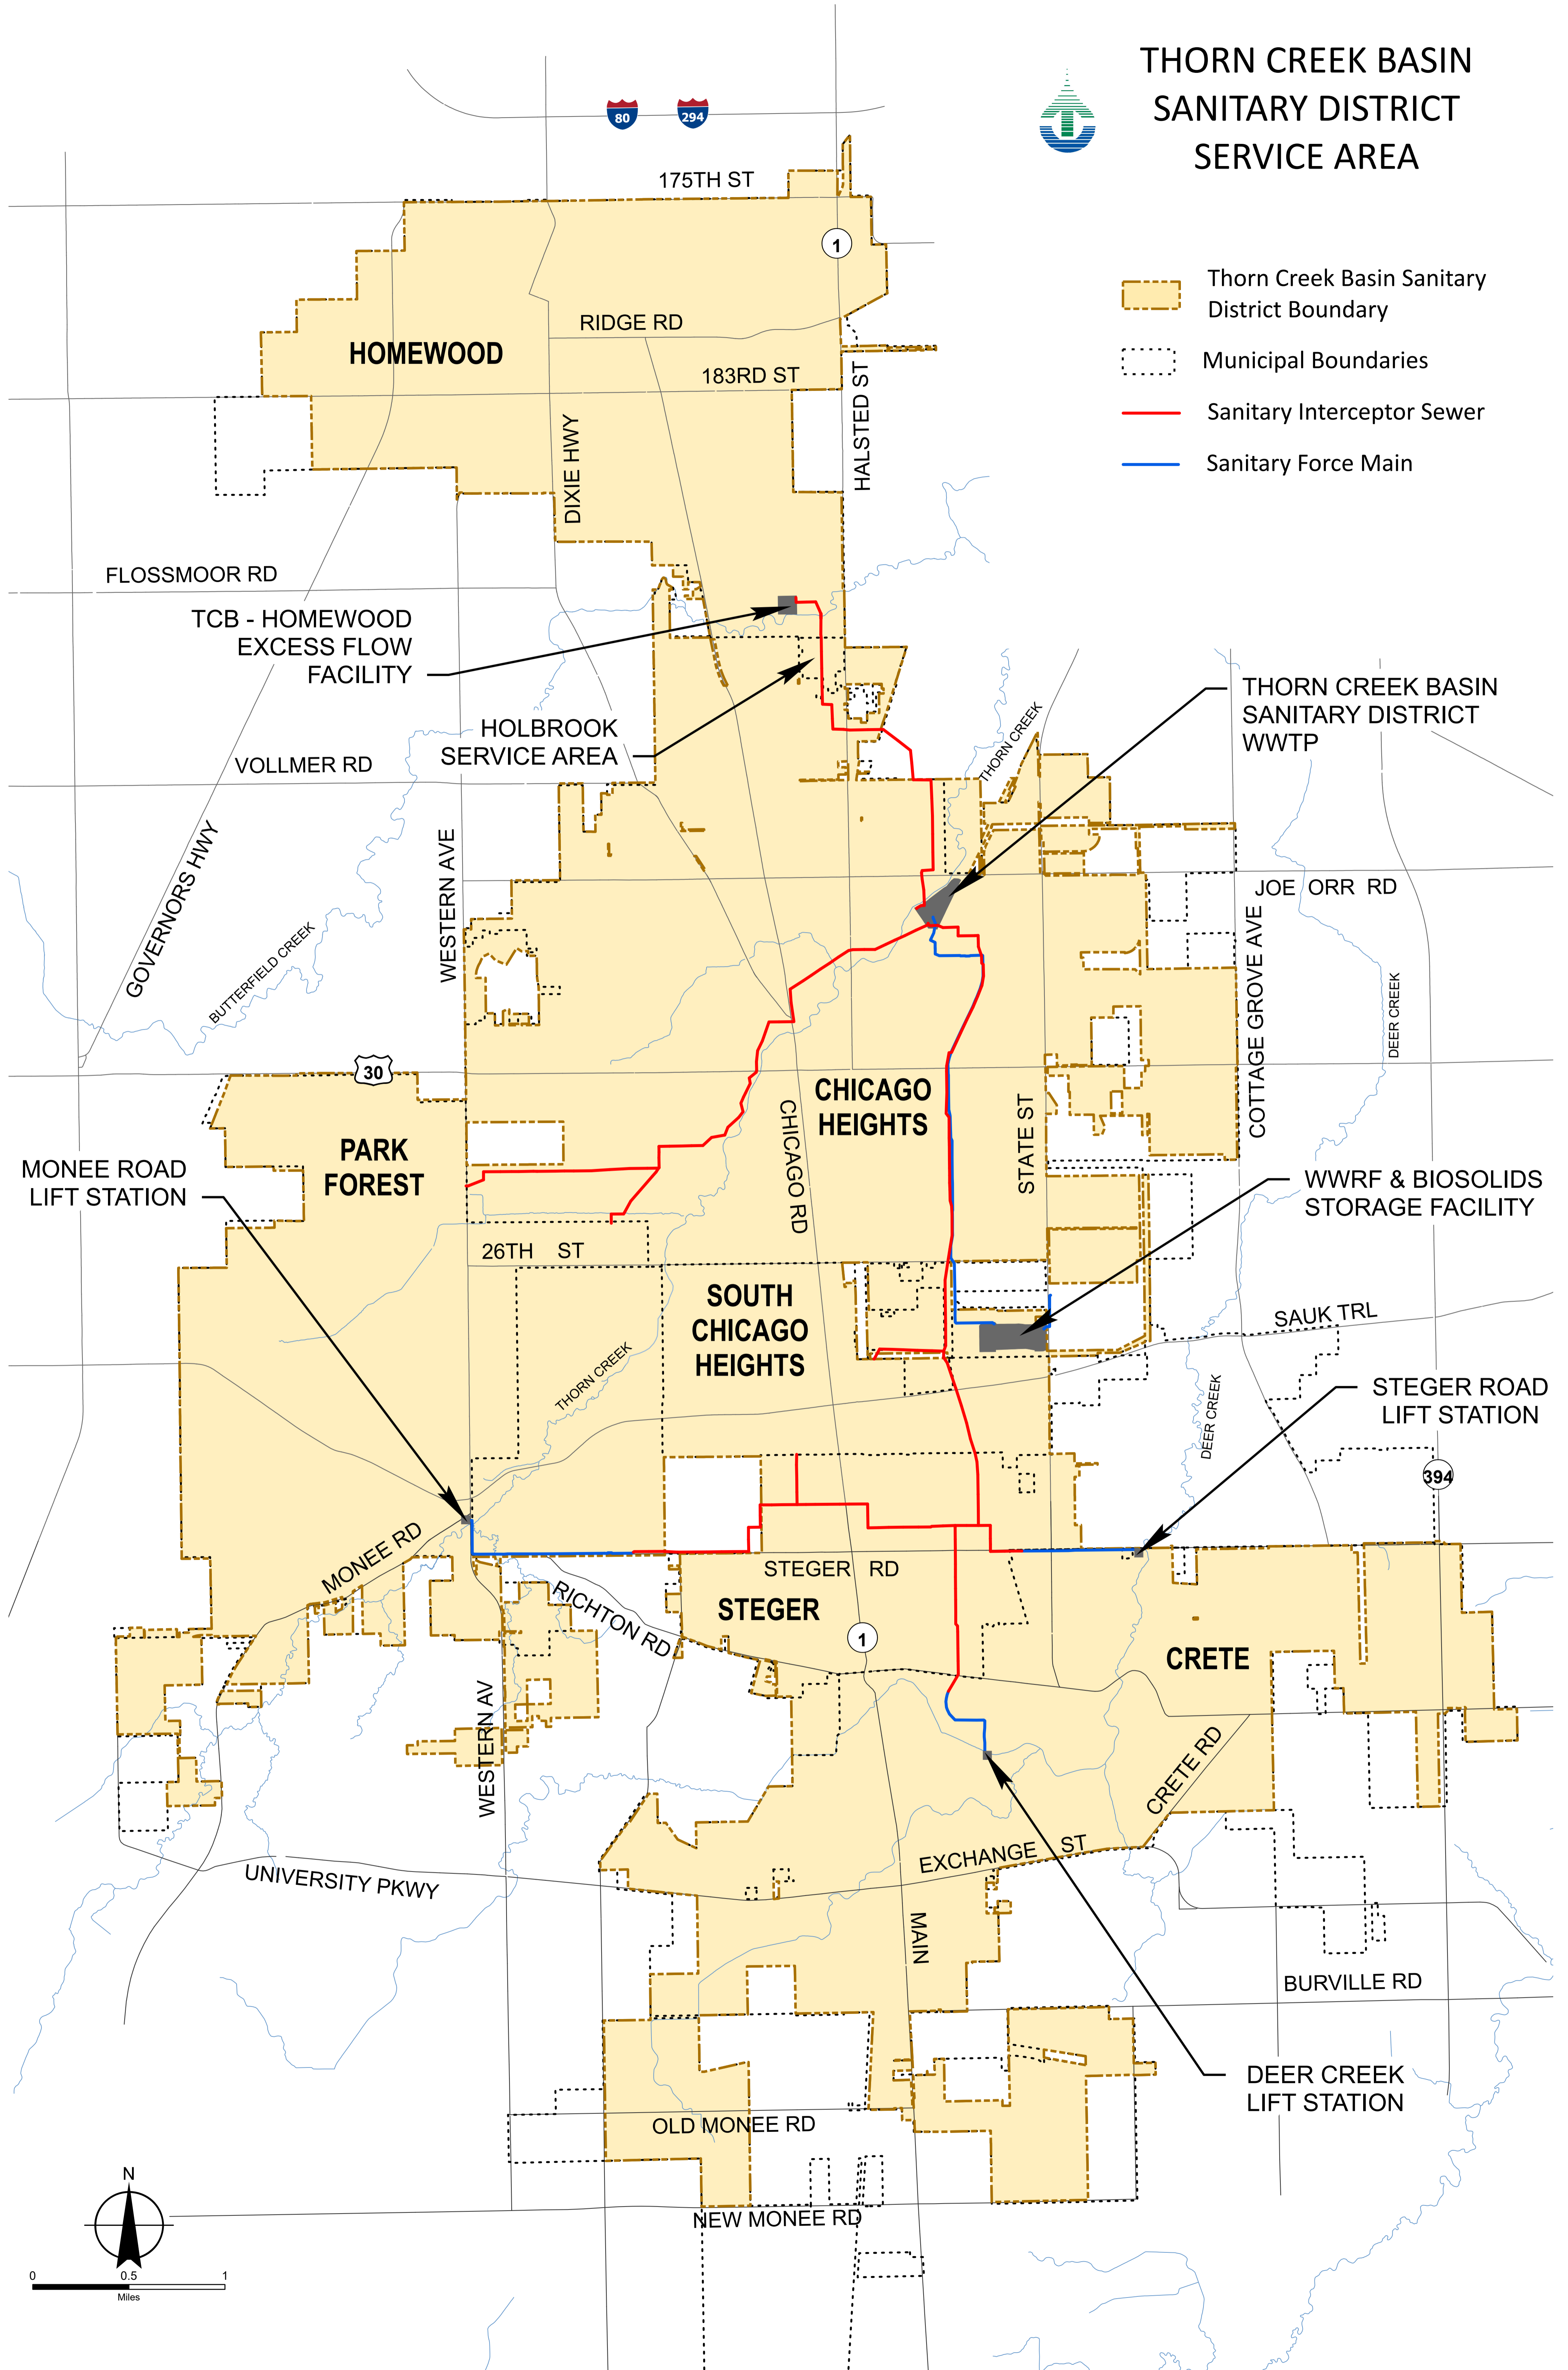

# THORN CREEK BASIN SANITARY DISTRICT SERVICE AREA

-  Thorn Creek Basin Sanitary District Boundary
-  Municipal Boundaries
-  Sanitary Interceptor Sewer
-  Sanitary Force Main

P:\TCBSD\General\Tech\Project\TCBSD District Map\TCBSD District Map.aprx Saved: 3/24/2023 Designer: dligore